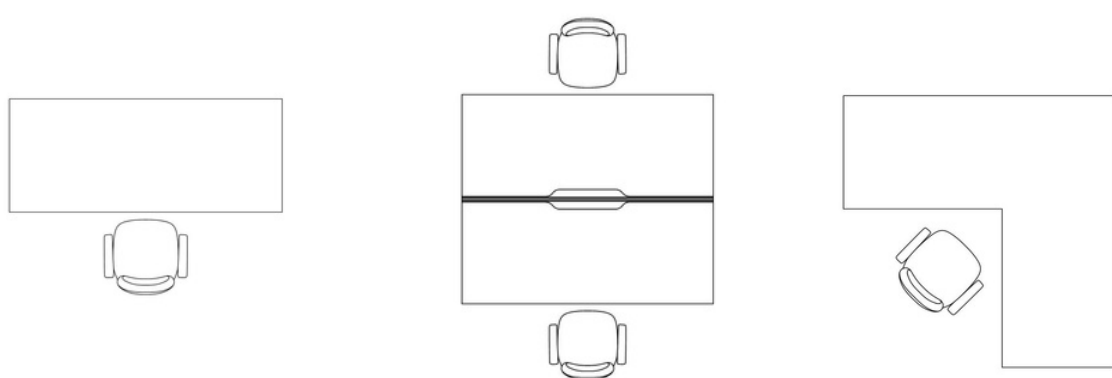

BLOC

WORKSTATION

SPECIFICATIONS

Height 720mm
Length 1200mm – 2100mm
Depth 600mm - 800mm
Top 25mm, 33mm

Screen Echo Screen, Frameless,
Options Soundscreen30

50x50 Square Welded Steel Frame
Adjustable Levelling Feet
Easy to Dismantle and Relocate

CONFIGURATIONS

Single Straight
Back to Back Straight
90 Degree Corner
120 Degree

FINISHES

Black/White Powdercoat Frame
Laminate, Veneer, Plywood Tops
Custom Screen Fabrics

Bloc's clean, square profile creates a modern and minimal feel

SINGLE

BACK TO BACK

90° & 120°
CORNER